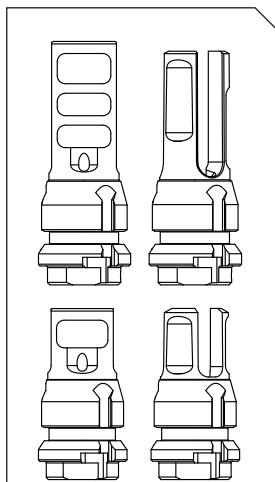

All Keymount and Micro Mounts