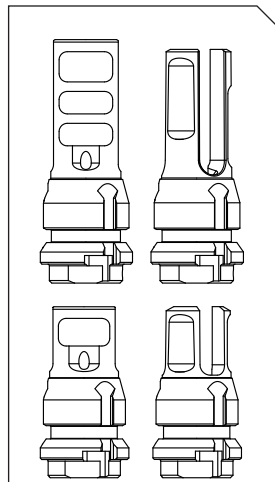

All Keymount and Micro Mounts