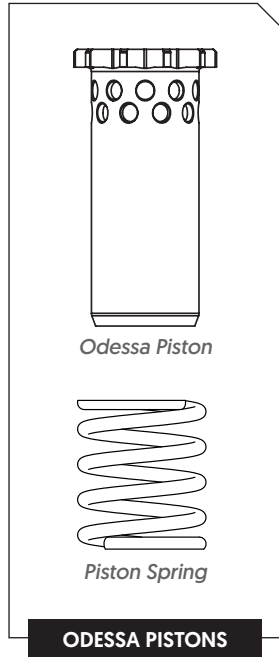

ODESSA 9

ALWAYS ENSURE YOUR SUPPRESSOR ADAPTER AND MOUNT ARE CALIBER COMPATIBLE!!!

ODESSA 9

Rating 9mm

Dimensions . . . . .8.25" (w/piston) / 7.75" (w/out) x 1.1"

Weight . . . . .10.1 oz (w/piston & spring) / 7.4 oz (w/out)

Materials . . . . .17-4 Stainless Steel

ODESSA FIXED MOUNTS

DD111	Odessa Fixed Mount 1/2-28, 9mm Bore
DD112	Odessa Fixed Mount M13.5x1LH, 9mm Bore

ODESSA PISTONS

DD440	Odessa Piston 1/2-28, 9mm Bore
DD441	Odessa Piston M13.5x1LH, 9mm Bore
DA013	Piston Spring for Ghost, Odessa, Mojave 9

ODESSA ACCESSORIES

DA015	Odessa Booster Shims
DM3000	P-Series Front Cap Tool