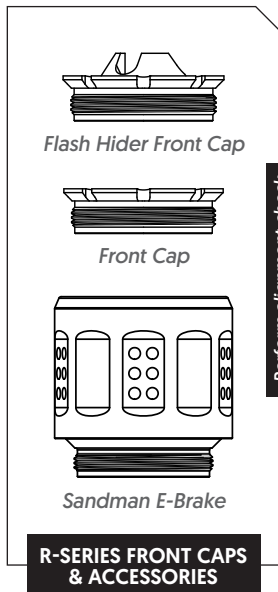

ALWAYS ENSURE YOUR SUPPRESSOR ADAPTER AND MOUNT ARE CALIBER COMPATIBLE!!!

Perform alignment check