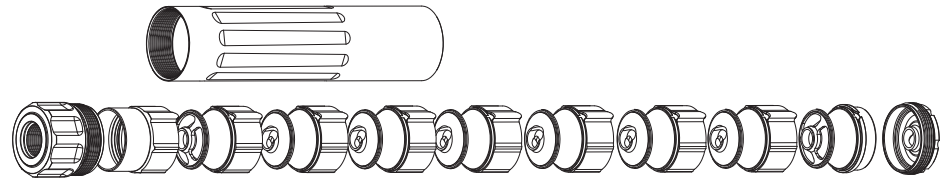

ACCESSORY FITMENT GUIDE