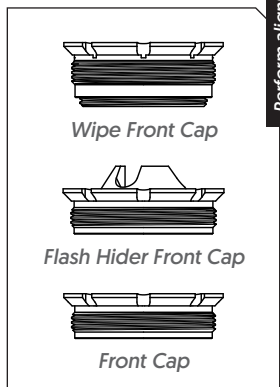

DIRECT THREAD MOUNTS (HUB)

R-SERIES FRONT CAPS & ACCESSORIES

Perform alignment check