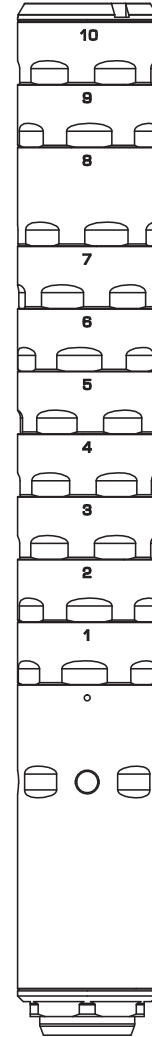

Learn more about the Odessa 9 ↑

ACCESSORY FITMENT GUIDE