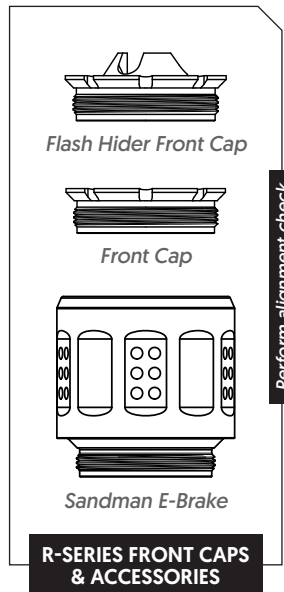

SANDMAN

ALWAYS ENSURE YOUR SUPPRESSOR ADAPTER AND MOUNT ARE CALIBER COMPATIBLE!!!

Perform alignment check