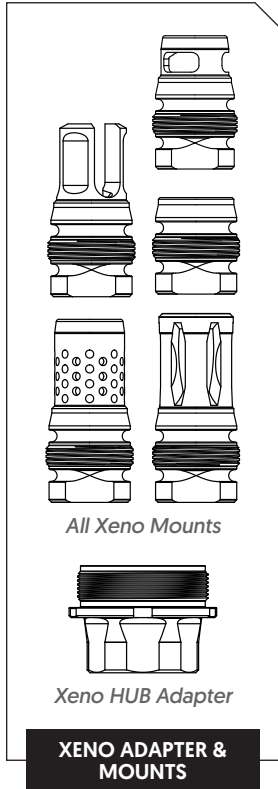

PRIMAL

ALWAYS ENSURE YOUR SUPPRESSOR ADAPTER AND MOUNT ARE CALIBER COMPATIBLE!!!

All Xeno Mounts

Xeno HUB Adapter

XENO ADAPTER & MOUNTS