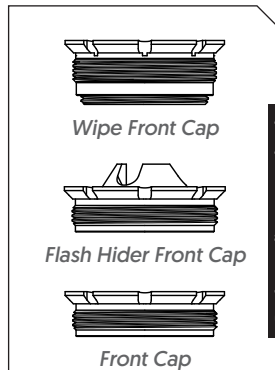

All Keymount and Micro Mounts

KeyMo HUB Adapter

KEYMO ADAPTER & MOUNTS

DIRECT THREAD MOUNTS (HUB)

Wipe Front Cap

Flash Hider Front Cap

Front Cap

R-SERIES FRONT CAPS & ACCESSORIES