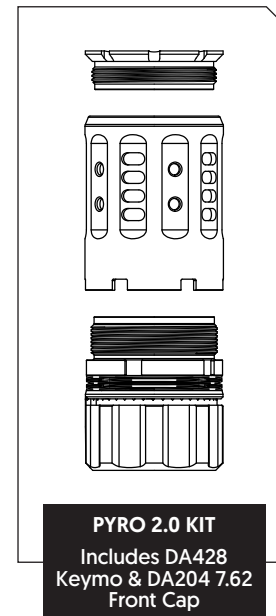

PYRO 2.0 KIT
Includes DA428 Keymo & DA204 7.62 Front Cap

KEYMO ADAPTER & MOUNTS (CONT'D)	
DA308	KeyMo Flash Hider 9/16-24RH / inch FAL, .30 Bore
DA311	KeyMo Flash Hider M13x1LH Steyr Aug, .22 Bore
DA320	KeyMo Zero 1/2-28, 9mm Bore
DA321	KeyMo Zero 5/8-24, .45 Bore
DA322	KeyMo Zero .578-28, .45 Bore
DA323	KeyMo Zero 9/16-24RH, 9mm Bore
DA324	KeyMo Zero 11/16-24, .45 Bore
XENO ADAPTER & MOUNTS	
DA455	Xeno Adapter - HUB (R-Series)
DA121	A1 Flash Hider 1/2-28, .30 Bore
DA122	A1 Flash Hider 5/8-24, .30 Bore
DA123	A1 Omni Brake 1/2-28, .30 Bore
DA124	A1 Omni Brake 5/8-24, .30 Bore
DA139	A1 Omni Brake M14x1RH, .30 Bore
DA127	Xeno Xero, 1/2-28, 9mm Bore
DA128	Xeno Xero, 5/8-24, .45 Bore
DA143	Xeno Xero, 9/16-24 RH, 9mm Bore
DA144	Xeno Xero, .578-28, .45 Bore
DA146	Xeno Xero, 5/8-32, .45 Bore
DA147	Xeno Xero, 11/16-24, .45 Bore
DA129	Xeno 3-Prong, 1/2-28, 6mm Bore
DA130	Xeno 3-Prong, 5/8-24, 9mm Bore
DA125	Xeno Pistol Wee Brake, 1/2-28, 9mm Bore
DA126	Xeno Pistol Wee Brake, 5/8-24, 9mm Bore
DA135	Xeno Pistol Wee Brake, M13.5x1LH, 9mm Bore

ACCESSORY FITMENT GUIDE