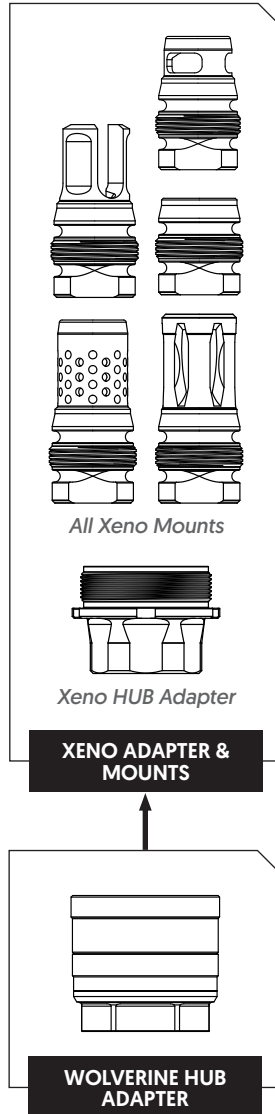

ALWAYS ENSURE YOUR SUPPRESSOR ADAPTER AND MOUNT ARE CALIBER COMPATIBLE!!!

Perform alignment check

ACCESSORY FITMENT GUIDE

WOLVERINE

Rating . . . . . Up to 7.62x54R
Dimensions . . . . . 7.4" x 1.5" tube/1.93" outside diameter
Weight . . . . . 19.8 oz - 24.4 oz
Materials . . . . . Stainless Steel, Cobalt 6

WOLVERINE COLLARS AND THREAD INSERTS

WV101	Collar for M13,M14,M15,M16, 5/8-24, 1/2-28 Inserts
WV111	Collar for M24 Inserts
WV121	Collar for M26 Inserts
WV200	14x1mm LH Insert, .30 Bore
WV201	24mm RH Insert, .30 Bore
WV202	26mm LH w/M26 Collar, .30 Bore
WV203	15mm RH Insert, .30 Bore
WV204	14mm RH Insert, .30 Bore
WV205	1/2-28 Insert, .30 Bore
WV206	5/8-24 Insert, .30 Bore
WV207	13mm RH Insert, .30 Bore
WV208	16mm/RPD Insert, .30 Bore
WV209	24mm RH LONG Insert, .30 Bore
WV210	14x1mm LH LONG Insert, .30 Bore

R-SERIES FRONT CAPS & ACCESSORIES

DA208	R-Series MK2 Front Cap Tool
KA180	Nomad E-Brake .30 Bore (check barrel concentricity)
DA212	Wolverine Front Cap 7.62
DA201	Front Cap 5.56 (check barrel concentricity)
DA204	Front Cap 7.62 (check barrel concentricity)
DA205	Front Cap 6.5mm (check barrel concentricity)
DA206	Flash Hider Front Cap 5.56 (check barrel concentricity)
DA207	Flash Hider Front Cap 7.62 (check barrel concentricity)

WOLVERINE HUB ADAPTER

WV211	Wolverine HUB Adapter + Lock Ring

XENO ADAPTER & MOUNTS