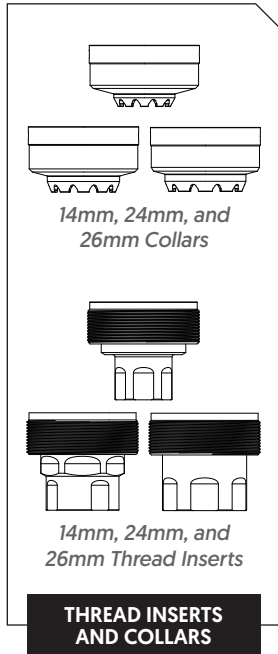

ALWAYS ENSURE YOUR SUPPRESSOR ADAPTER AND MOUNT ARE CALIBER COMPATIBLE!!!

Perform alignment check