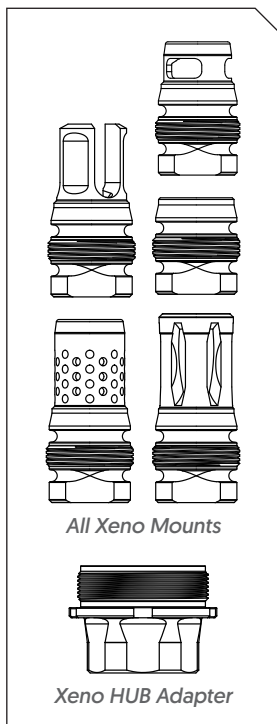

Xeno HUB Adapter

XENO ADAPTER & MOUNTS